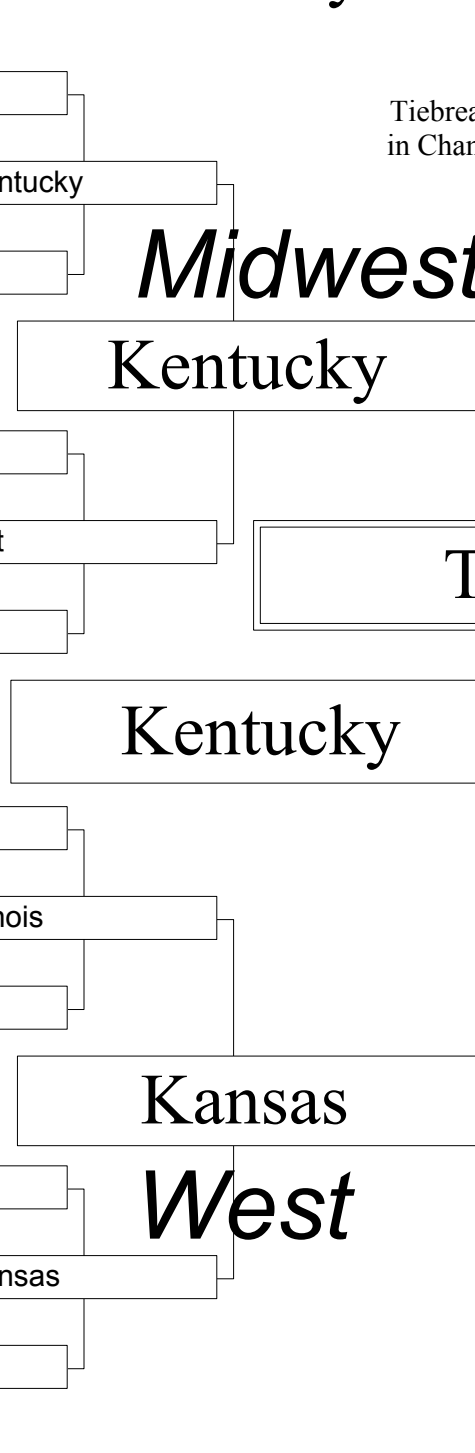

Ray Reimer's Picks

Tiebreaker: total points
in Championship Game

125

Midwest

South

Kentucky

Texas

Texas

Kentucky

Texas

Kansas

Miss. St.

West

East

- 1 Kentucky
- 16 IUPUI
- 8 Oregon
- 9 Utah
- 5 Wisconsin
- 12 Weber St.
- 4 Dayton
- 13 Tulsa
- 6 Missouri
- 11 So. Illinois
- 3 Marquette
- 14 Holy Cross
- 7 Indiana
- 10 Alabama
- 2 Pitt
- 15 Wagner
- 1 Arizona
- 16 Vermont
- 8 Cincinnati
- 9 Gonzaga
- 5 Notre Dame
- 12 Wisc.-Mil.
- 4 Illinois
- 13 Western KY
- 6 Creighton
- 11 C. Michigan
- 3 Duke
- 14 Colorado St.
- 7 Memphis
- 10 Arizona St.
- 2 Kansas
- 15 Utah St.

- Kentucky
- Kentucky
- Oregon
- Weber St.
- Tulsa
- Tulsa
- Missouri
- Missouri
- Marquette
- Pitt
- Indiana
- Pitt
- Pitt
- Arizona
- Arizona
- Cincinnati
- Notre Dame
- Illinois
- Illinois
- C. Michigan
- Duke
- Duke
- Memphis
- Arizona St.
- Kansas
- Kansas

- 1 Texas
- 16 TX So./UNCA
- 8 LSU
- 9 Purdue
- 5 UConn
- 12 BYU
- 4 Stanford
- 13 San Diego
- 6 Maryland
- 11 UNC-W
- 3 Xavier
- 14 Troy State
- 7 Michigan St.
- 10 Colorado
- 2 Florida
- 15 Sam Houston
- 1 Oklahoma
- 16 SC State
- 8 Cal
- 9 NC State
- 5 Miss. St.
- 12 Butler
- 4 Louisville
- 13 Austin Peay
- 6 Oklahoma St.
- 11 Penn
- 3 Syracuse
- 14 Manhattan
- 7 St. Joseph's
- 10 Auburn
- 2 Wake Forest
- 15 ETSU