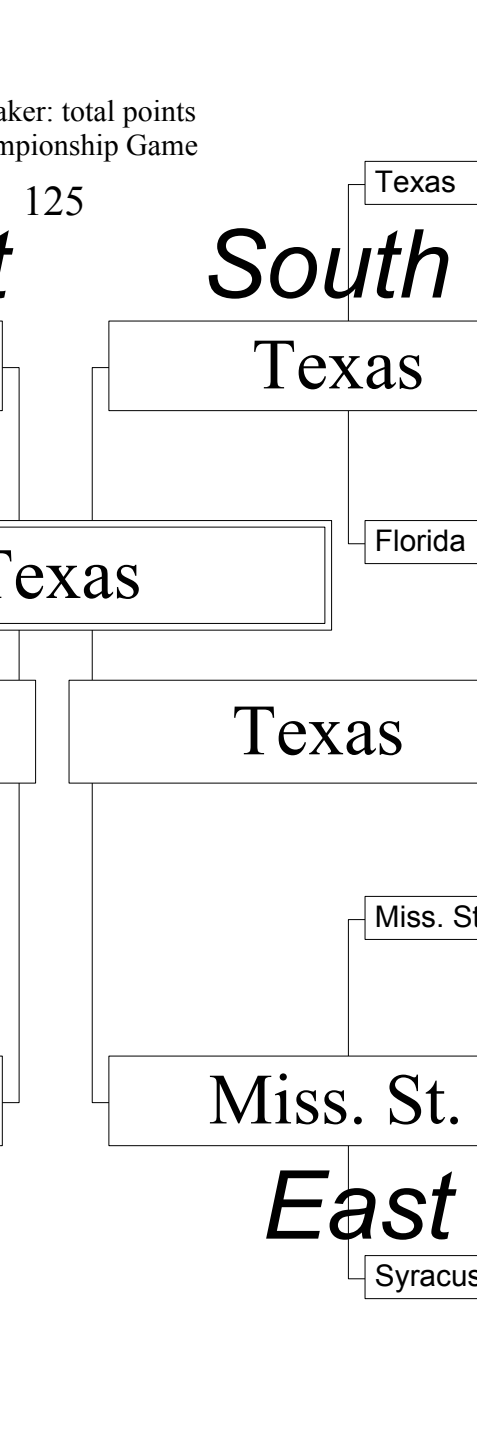

Ray Reimer's Picks

Tiebreaker: total points
in Championship Game

125

Midwest

South

Kentucky

Texas

Texas

Kentucky

Texas

Kansas

Miss. St.

West

East

- 1 Kentucky
- 16 IUPUI
- 8 Oregon
- 9 Utah
- 5 Wisconsin
- 12 Weber St.
- 4 Dayton
- 13 Tulsa
- 6 Missouri
- 11 So. Illinois
- 3 Marquette
- 14 Holy Cross
- 7 Indiana
- 10 Alabama
- 2 Pitt
- 15 Wagner
- 1 Arizona
- 16 Vermont
- 8 Cincinnati
- 9 Gonzaga
- 5 Notre Dame
- 12 Wisc.-Mil.
- 4 Illinois
- 13 Western KY
- 6 Creighton
- 11 C. Michigan
- 3 Duke
- 14 Colorado St.
- 7 Memphis
- 10 Arizona St.
- 2 Kansas
- 15 Utah St.

- Kentucky
- Kentucky
- Oregon
- Weber St.
- Tulsa
- Tulsa
- Missouri
- Missouri
- Marquette
- Pitt
- Indiana
- Pitt
- Pitt
- Arizona
- Arizona
- Cincinnati
- Notre Dame
- Illinois
- Illinois
- C. Michigan
- Duke
- Duke
- Memphis
- Arizona St.
- Kansas
- Kansas